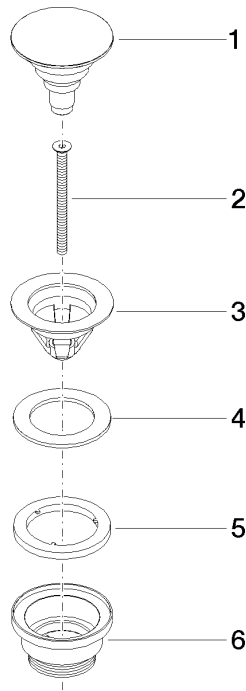

Basin Waste with push fastening 1 1/4" - Platinum

IMO

10 125 970

Fits: IMO, LULU, MADISON, MEM, TARA,
CL.1, LISSÉ, VAIA, META, CYO

	Platinum	10 125 970-08
	Chrome	10 125 970-00
	Brushed Platinum	10 125 970-06
	Durabress (23kt Gold)	10 125 970-09
	Dark Chrome	10 125 970-19
	Light Gold	10 125 970-26
	Brushed Light Gold	10 125 970-27
	Brushed Durabress (23kt Gold)	10 125 970-28
	Matte Black	10 125 970-33
	Platinum / Brushed Platinum	10 125 970-36
	Durabress / Brushed Durabress (23kt Gold)	10 125 970-38
	Brushed Bronze	10 125 970-42
	Brushed Champagne (22kt Gold)	10 125 970-46
	Champagne (22kt Gold)	10 125 970-47
	Brushed Chrome	10 125 970-93
	Brushed Dark Platinum	10 125 970-99

Basin Waste with push fastening 1 1/4" - Platinum

IMO

10 125 970

Only suitable for basins with an overflow.

10 125 970

mm [inches]

10 125 970

Parts for other finishes can be found here: [Chrome](#)

Spare parts list

No.	Item Number	Name	Quantity used	Delivery time
1	04 31 20 096 00-08	plug	1	-
Spare part can no longer be ordered, please order the replacement item				
2	09 30 30 179 90	screw	1	2
3	09 11 01 038-08	cup	1	40
4	09 14 05 061 90	seal	1	2
5	09 14 03 153 90	seal	1	2
6	09 11 10 156-08	connection	1	60